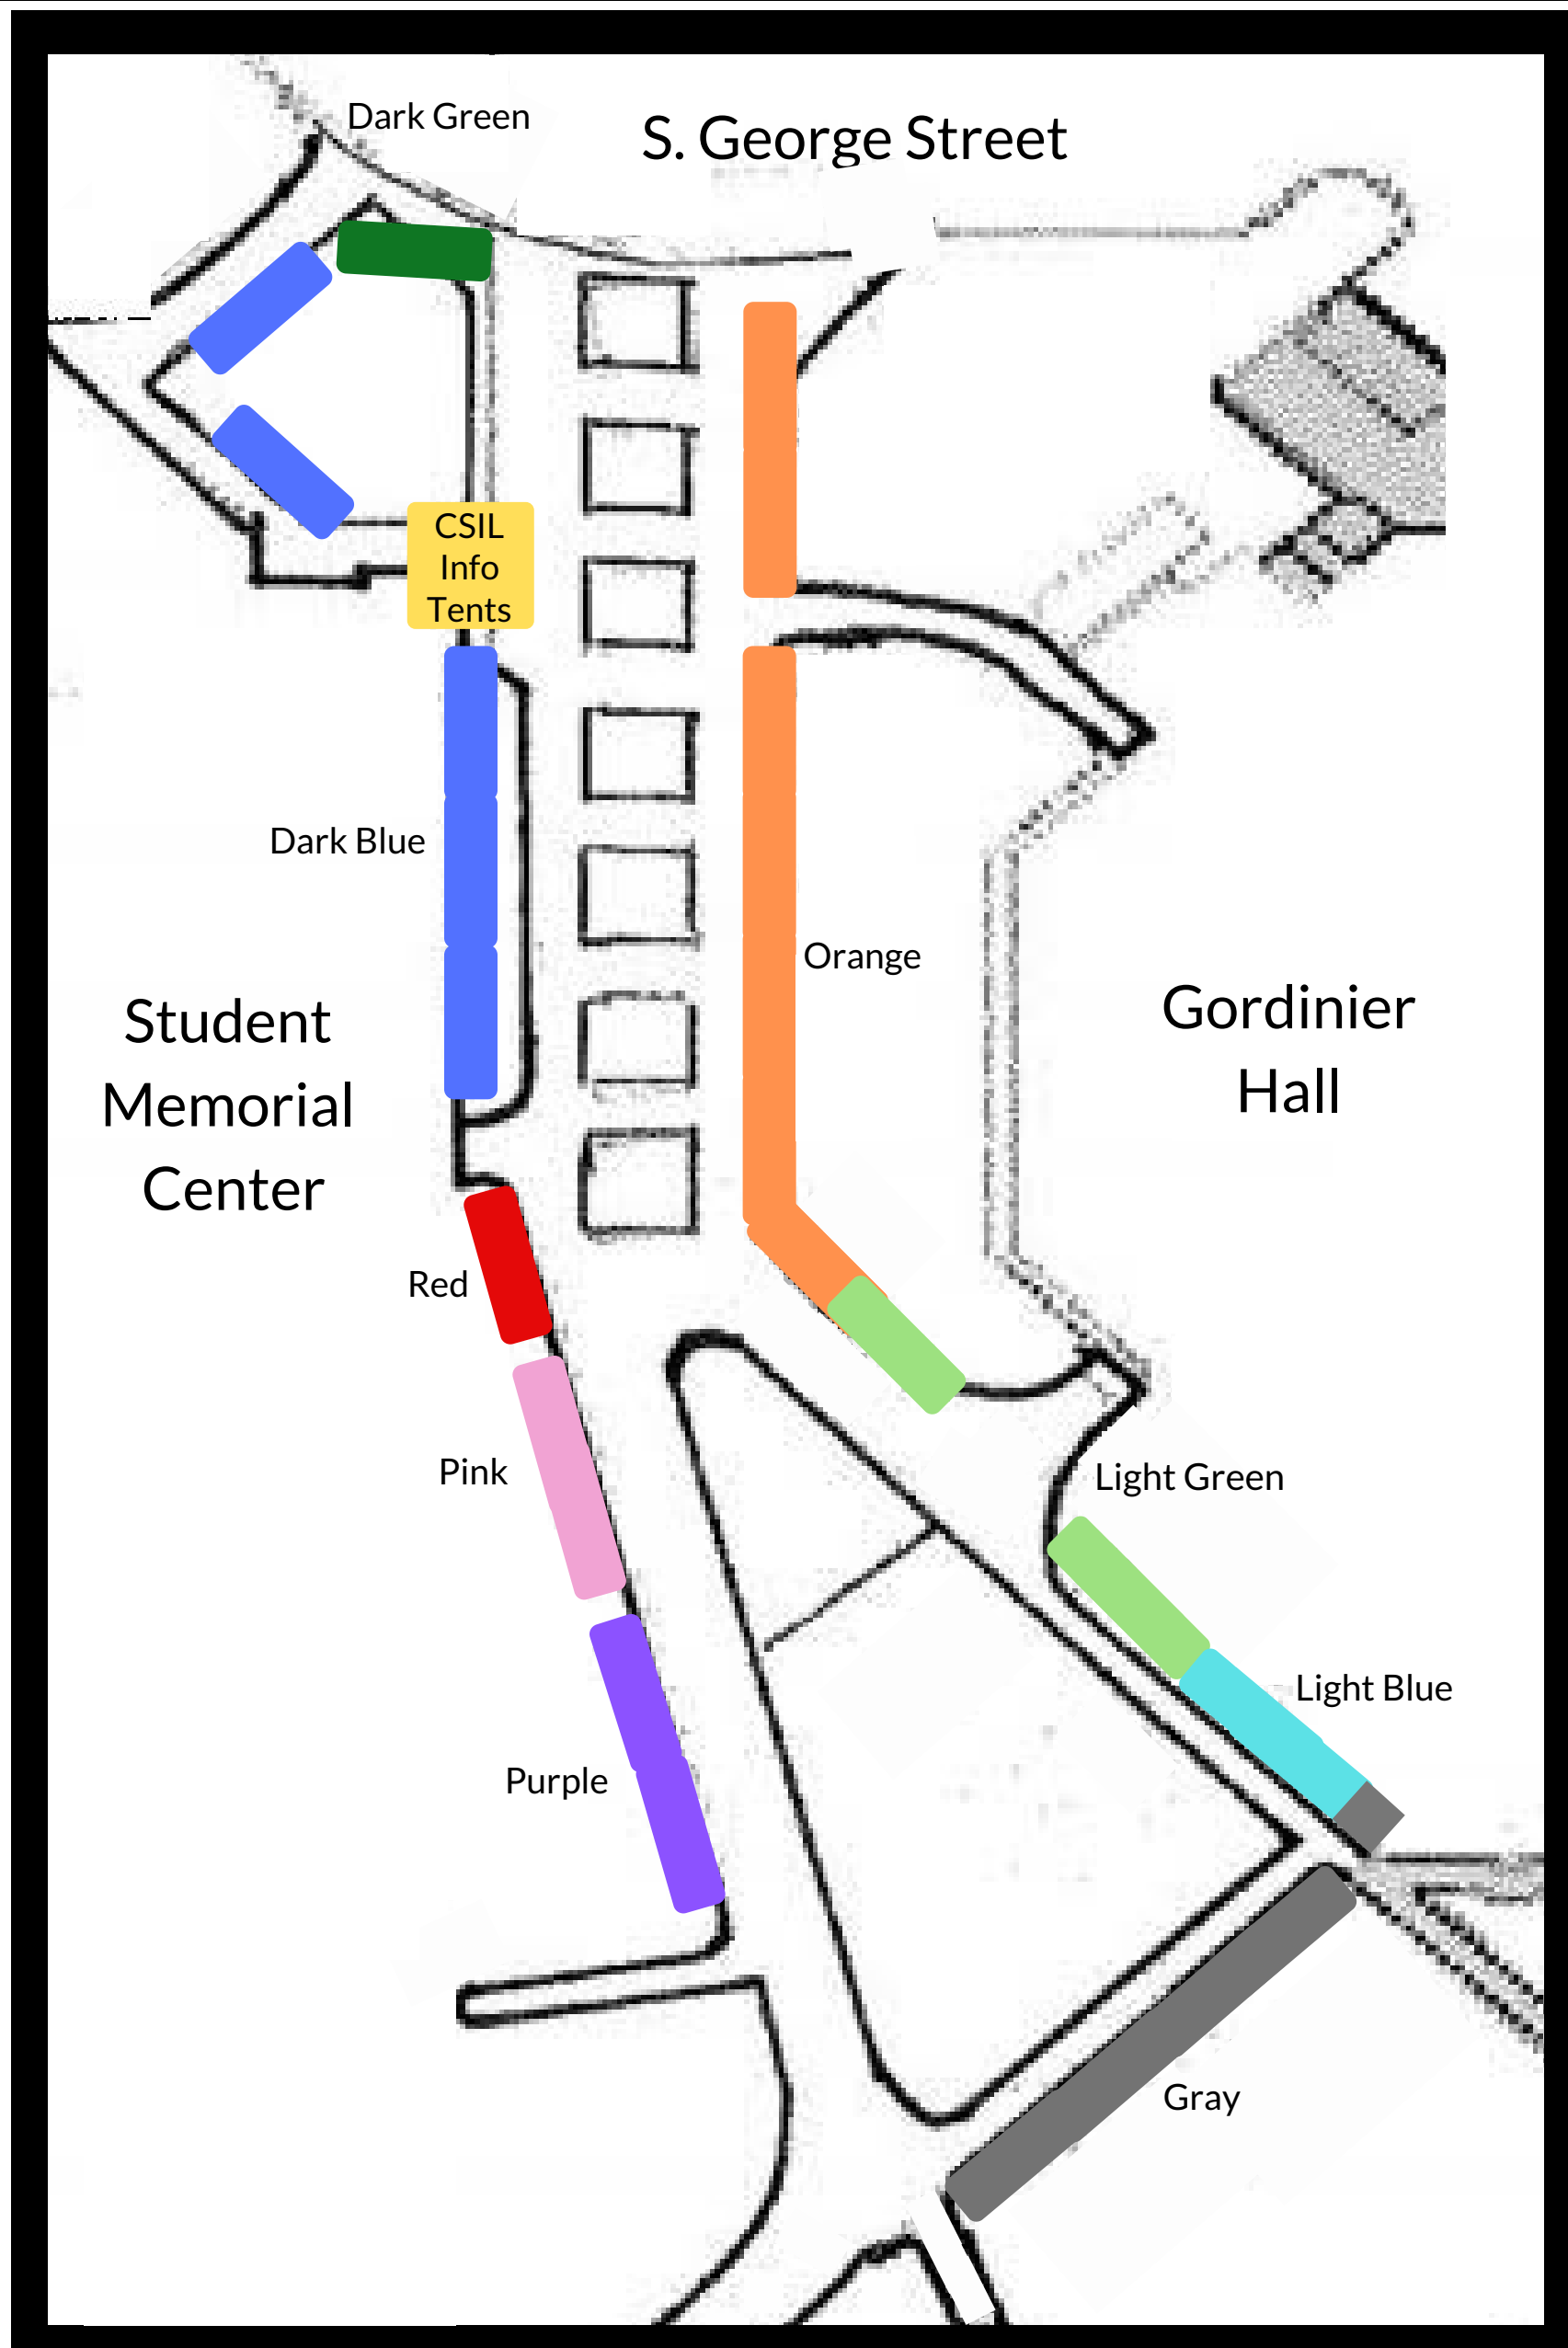

ORGANIZATION OUTBREAK 2019

Come meet our 100+ student organizations and University departments in attendance and learn how to get involved at MU! Free food & raffle prizes for participants who visit multiple orgs. Come to the yellow info tents for more details!

Below are the student organizations & University programs that are present today. If you want a complete listing of student organizations visit [Get Involved!](#)

Academic Orange

- All Campus Musical Organization
- Alliance for Social Change
- American Chemical Society- Millersville University Student Chapter
- American Meteorological Society
- Association of Technology, Management and Applied Engineering
- Color of Teaching Mentoring Program
- Delta Phi Eta
- Early Childhood Organization
- Enactus
- English Club
- Entomology Club
- Global Marauders
- International Association of Emergency Managers
- Mathematics Educators
- Millersville University Television Station Channel 99
- National Broadcasting Society (NBS)
- National Minority Teacher Association
- Phi Sigma Pi National Honor Fraternity
- Pre Health Club
- Public Relations Student Society of America
- Student Alumni Association
- Student PSEA at Millersville University

Arts & Culture Light Green

- Art Club at Millersville University
- Chromatic Expansion
- Film Club
- Her Campus Millersville
- Marauder Men's Glee Club
- Marauder Video Productions
- The Citamard Players

Identity Based Light Blue

- African Caribbean Student Association
- Black Student Union
- Gender and Sexuality Alliance
- National Association for the Advancement of Colored People at MU
- Society On Latino Affairs

University Programs Gray

- Center for Health Education & Promotion
- Campus Recreation
- Experiential Learning & Career Management
- Fitness Center
- Intercultural Center for Student Engagement
- International Programs and Services
- Millersville Concerned Men
- Millersville Concerned Women
- PSECU
- Ware Center/Winter Center
- The HUB

Fraternity & Sorority Life Purple

- Alpha Sigma Alpha
- Alpha Sigma Tau
- Alpha Xi Delta
- Delta Zeta
- Kappa Alpha Psi Fraternity, Inc.
- Phi Mu Alpha Sinfonia
- Phi Delta Theta
- Sigma Tau Gamma
- Zeta Phi Beta Sorority, Inc.

Thursday, **AUGUST 29**
11:30am - 1:30pm

Service & Civic Engagement Pink

- ADAPT at Millersville University
- After School Corps
- Best Buddies
- College Democrats of Millersville University
- Conestoga Outdoors Club
- Love Your Melon Crew
- Paws on Deck
- Relay for Life
- Team FTK at Millersville University

Spirituality Red

- Bible Campus Ministries
- College Bible Fellowship
- Gospel Choir at Millersville University
- Hillel
- Reformed University Fellowship (RUF)
- The Navigators
- United Campus Ministry
- Young Life

Sports & Leisure Dark Blue

- AniMU: The Anime and Video Gaming Club
- Chaarg
- Club Baseball of Millersville University
- Dance Team
- Equestrian Club of Millersville
- Essence Dance Team
- Expressions Dance
- Fencing Guild
- Ice Hockey Club
- Men's Lacrosse Club
- Men's Rugby Club
- Millersville Bowling Club
- Moose Ultimate
- The Martial Arts Club
- Women's Club Soccer
- Women's Rugby Club

Miscellaneous Dark Green

- Student Government Association
- The Snapper
- University Activities Board
- WIXQ 91.7 FM -MU's College Radio Station