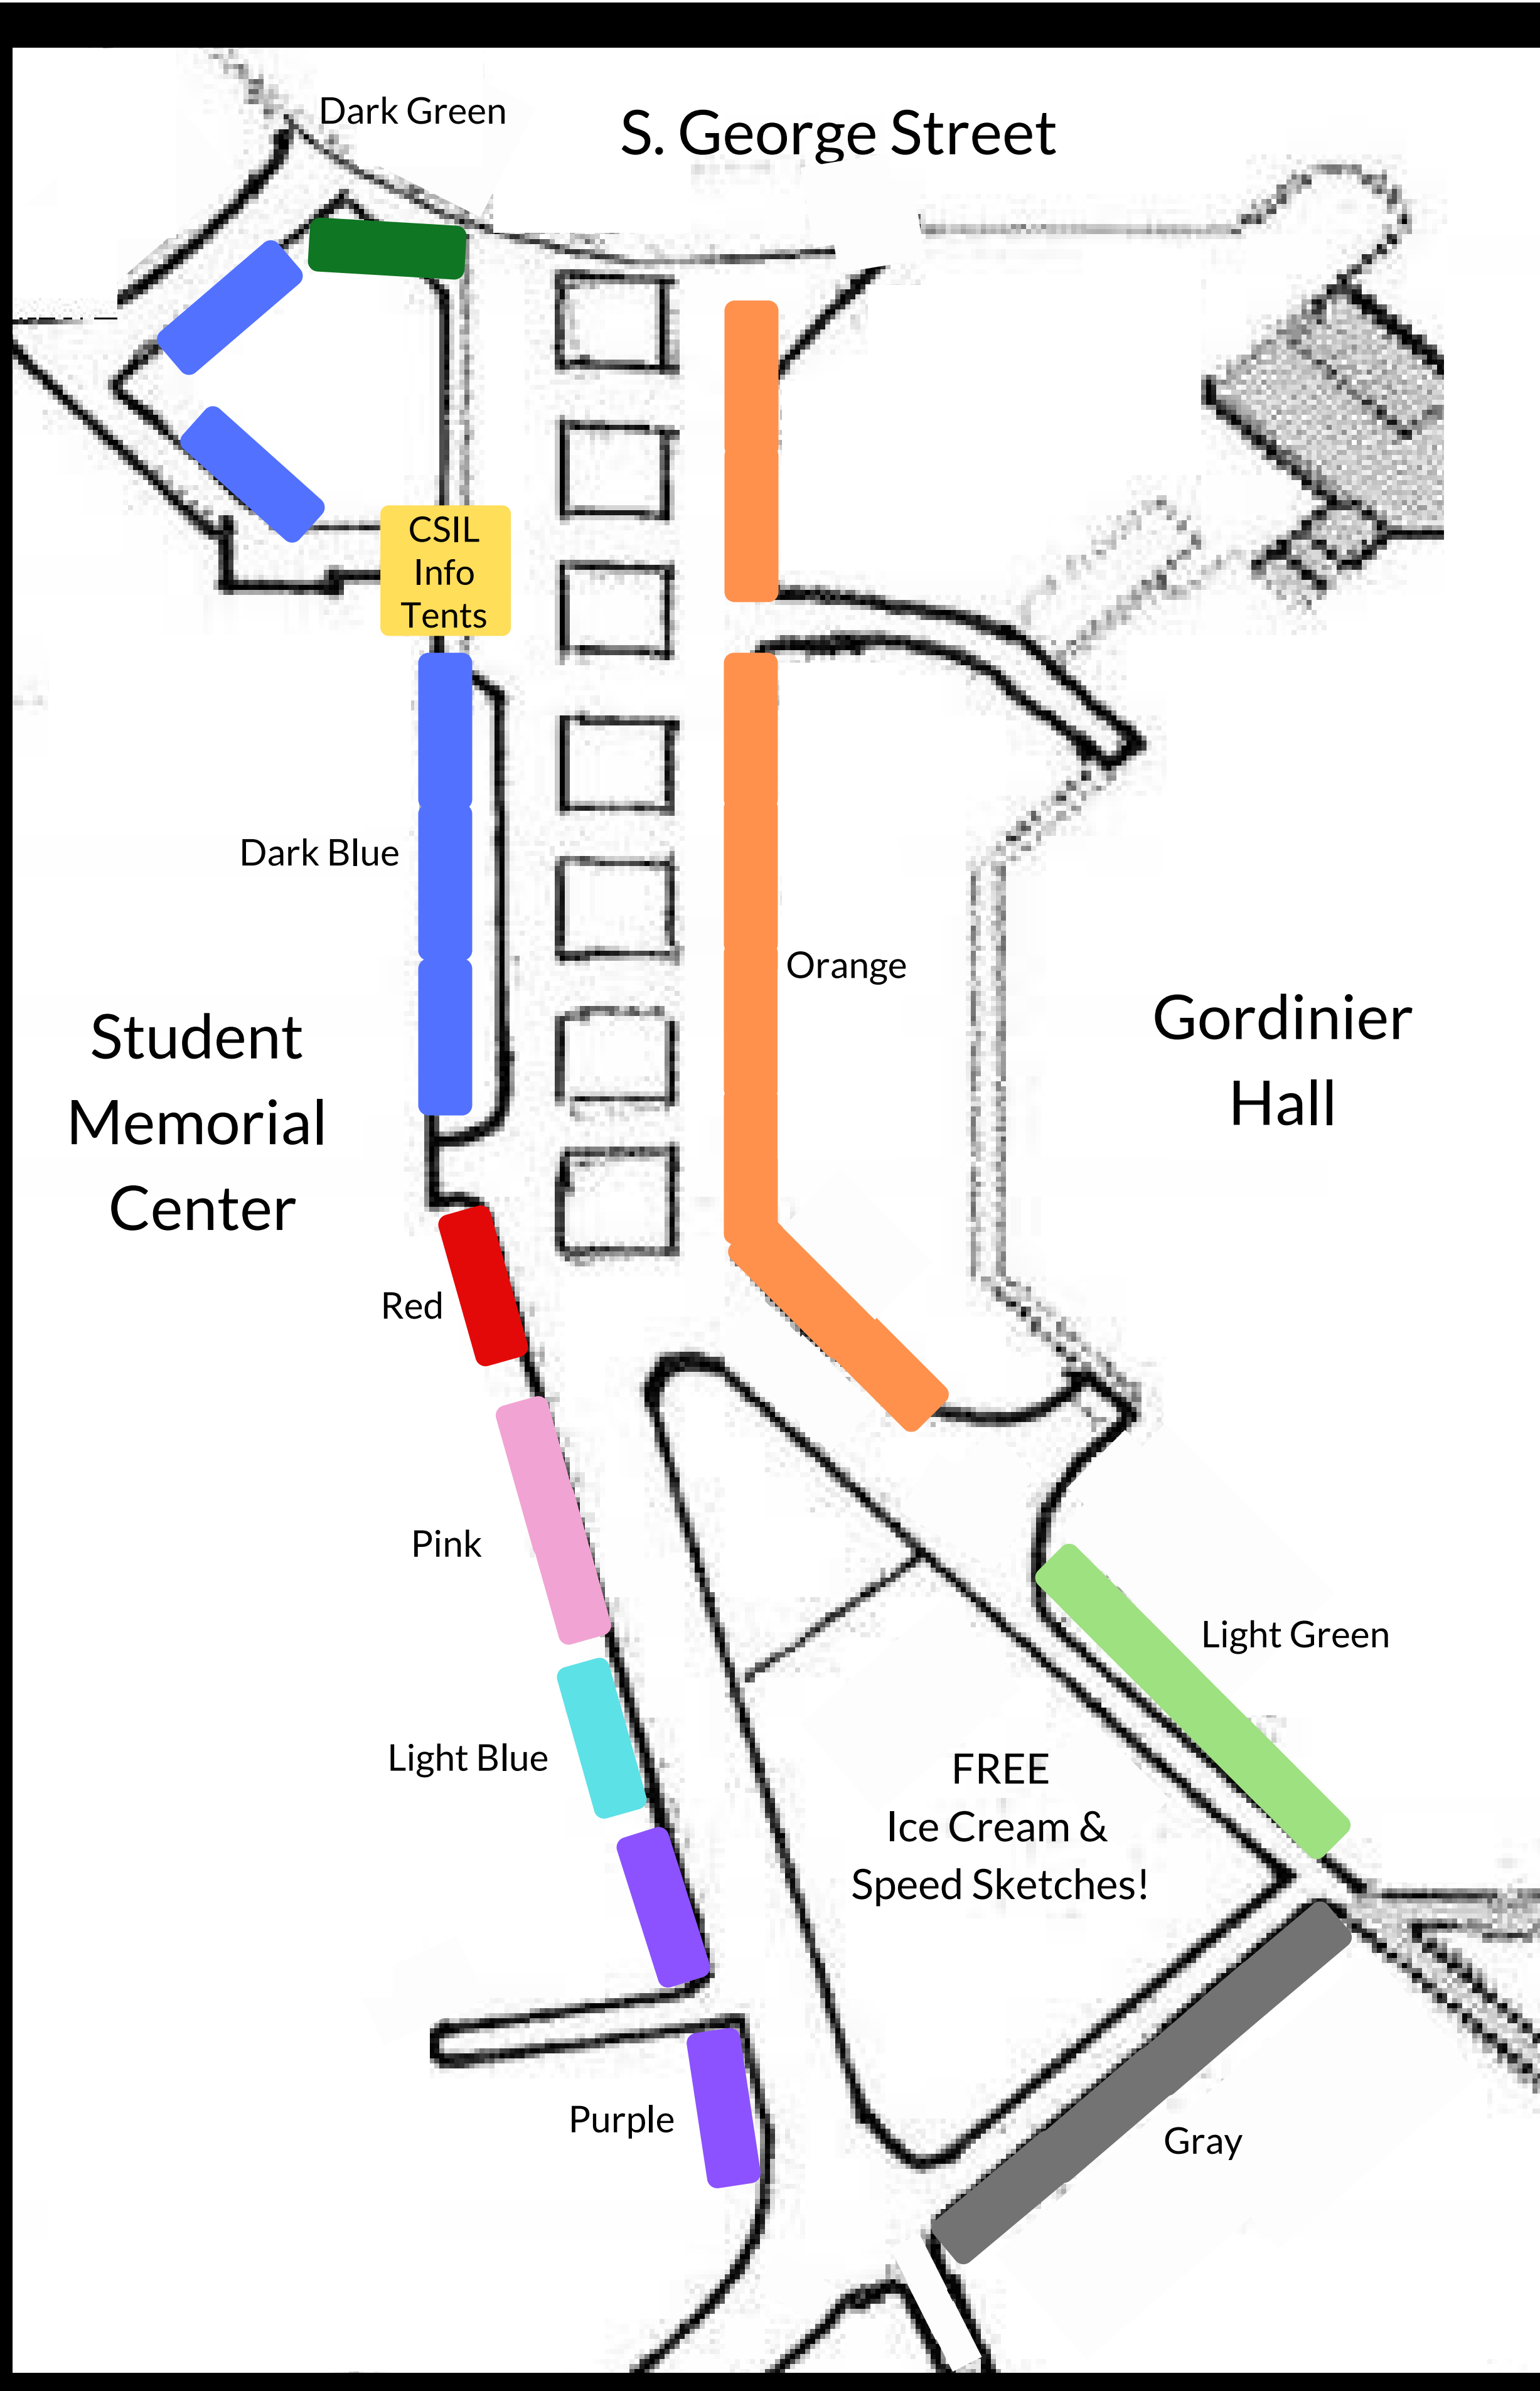

ORGANIZATION OUTBREAK 2019

Scan this QR code to bring up the event map on your phone!

Come meet our 100+ student organizations and University departments in attendance and learn how to get involved at MU! Free food & raffle prizes for participants who visit multiple orgs. Come to the yellow info tents for more details!

Below are the student organizations & University programs that are present today. If you want a complete listing of student organizations visit Get Involved!

Academic Orange

- Accounting and Finance Club
- All Campus Musical Organization
- Alliance for Social Change
- American Chemical Society- Millersville University Student Chapter
- American Meteorological Society
- Association of Technology, Management and Applied Engineering
- Collegiate Middle Level Association (CMLA)
- Color of Teaching Mentoring Program
- Delta Phi Eta
- Early Childhood Organization
- Enactus
- Entomology Club
- Global Marauders
- Honors College Student Association
- International Association of Emergency Managers
- Mathematics Educators
- Millersville University Television Station Channell 99
- National Broadcasting Society (NBS)
- Phi Sigma Pi National Honor Fraternity
- Pre Health Club
- Student Alumni Association
- Student PSEA at Millersville University

Arts & Culture Light Green

- Art Club at Millersville University
- Chromatic Expansion
- Film Club
- George Street Press
- Her Campus Millersville
- Marauder Men's Glee Club
- Marauder Video Productions
- Spoon University
- The Citamard Players

University Programs Gray

- Center for Health Education & Promotion
- Campus Recreation
- Fitness Center
- Intercultural Center for Student Engagement
- Millersville Concerned Men
- Millersville Concerned Women
- Office of Orientation & Transition Programs
- PSECU
- Ware Center/Winter Center
- The HUB

Fraternity & Sorority Life Purple

- Alpha Sigma Alpha
- Alpha Xi Delta
- Delta Zeta
- Kappa Alpha Psi Fraternity, Inc.
- Phi Mu Alpha Sinfonia
- Phi Delta Theta
- Sigma Gamma Rho Sorority, Inc.
- Sigma Tau Gamma

Identity Based Light Blue

- African Caribbean Student Association
- Black Student Union
- Gender and Sexuality Alliance
- National Association for the Advancement of Colored People at MU
- Society On Latino Affairs

Service & Civic Engagement Pink

- ADAPT at Millersville University
- Best Buddies
- Circle K
- College Democrats of Millersville University
- College Republicans of Millersville University
- Conestoga Outdoors Club
- Helping Paws of Millersville University
- Love Your Melon Crew
- Paws on Deck
- Relay for Life

Spirituality Red

- Bible Campus Ministries
- College Bible Fellowship
- Gospel Choir at Millersville University
- Reformed University Fellowship (RUF)
- The Navigators
- United Campus Ministry
- Young Life

Sports & Leisure Dark Blue

- AniMU: The Anime and Video Gaming Club
- Chaarg
- Club Baseball of Millersville University
- Dance Team
- Equestrian Club of Millersville
- Fencing Guild
- Ice Hockey Club
- Men's Club Soccer
- Men's Lacrosse Club
- Men's Rugby Club
- Millersville Bowling Club
- Moose Ultimate
- Running Club
- The Martial Arts Club
- Women's Club Soccer
- Women's Rugby Club

Miscellaneous Dark Green

- Student Government Association
- The Snapper
- University Activities Board
- WIXQ 91.7 FM -MU's College Radio Station

Sunday, **AUGUST 25**
11:30am - 1:30pm