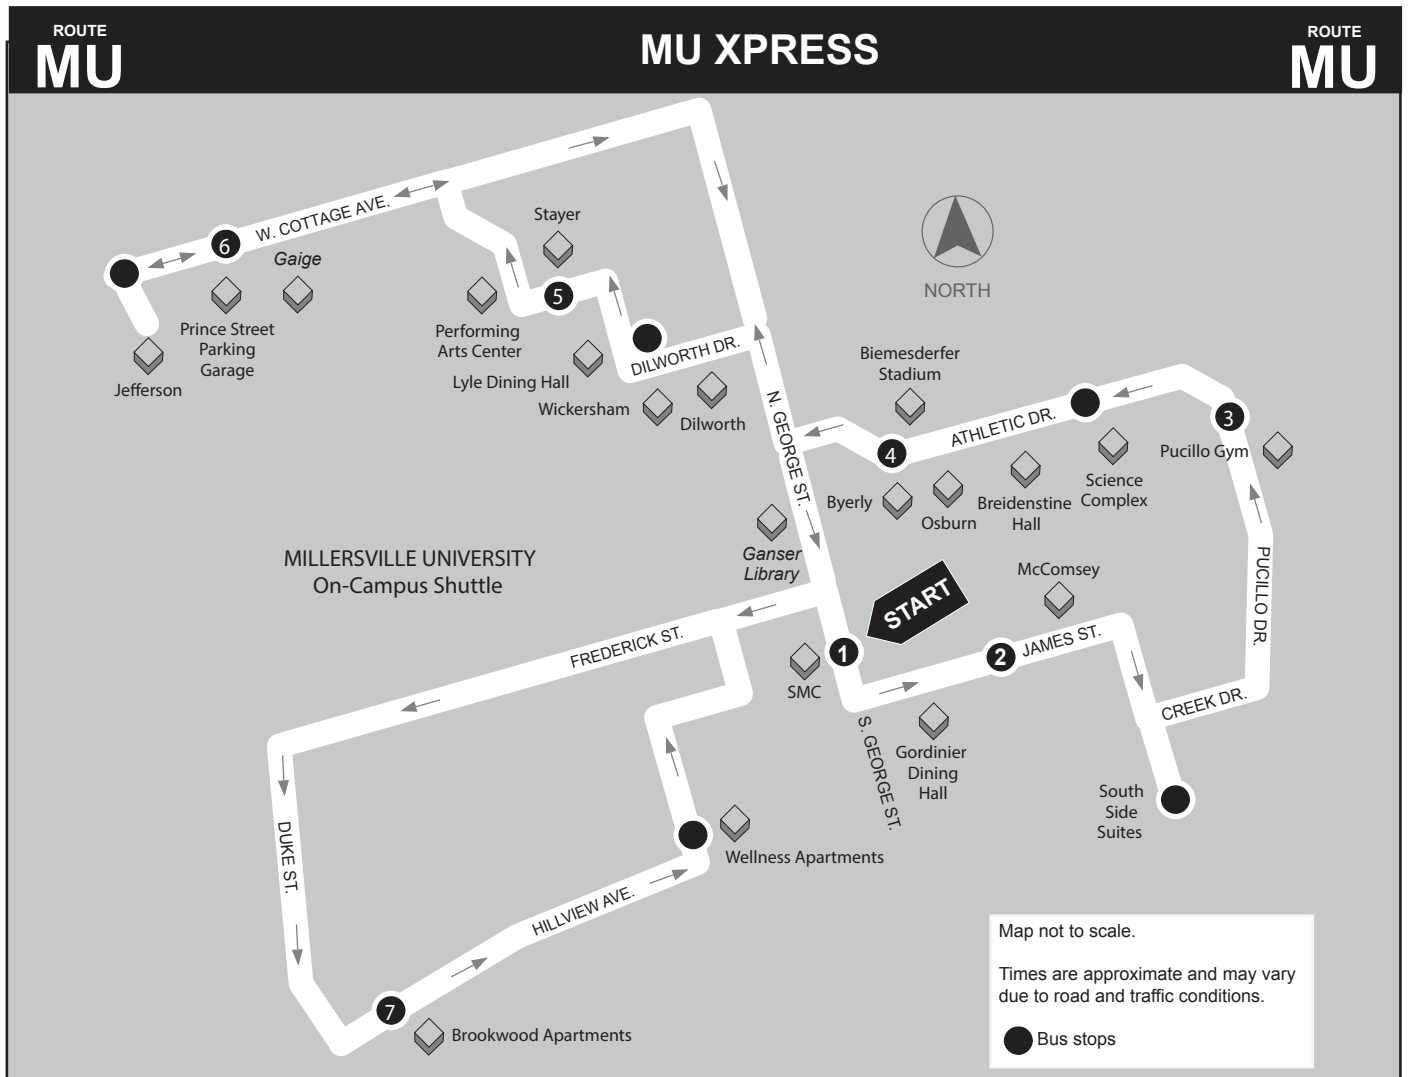

Construction is underway at the intersection of Frederick and Duke Streets in Millersville.

This project will continue through June 2 and will impact traffic, as well as the campus shuttle. The loop around campus will take 10 minutes extra so the new roundtrip for the campus shuttle will be 30 minutes. This will also have an impact on the total number of trips offered. The updated schedule and a map of the loop are below. Updates and/or additional information will be communicated through Ville Daily.

Detour & schedule in effect due to closure of W. Frederick & N. Duke St. intersection for repair & improvement.
 XF - Trip does not operate Fridays